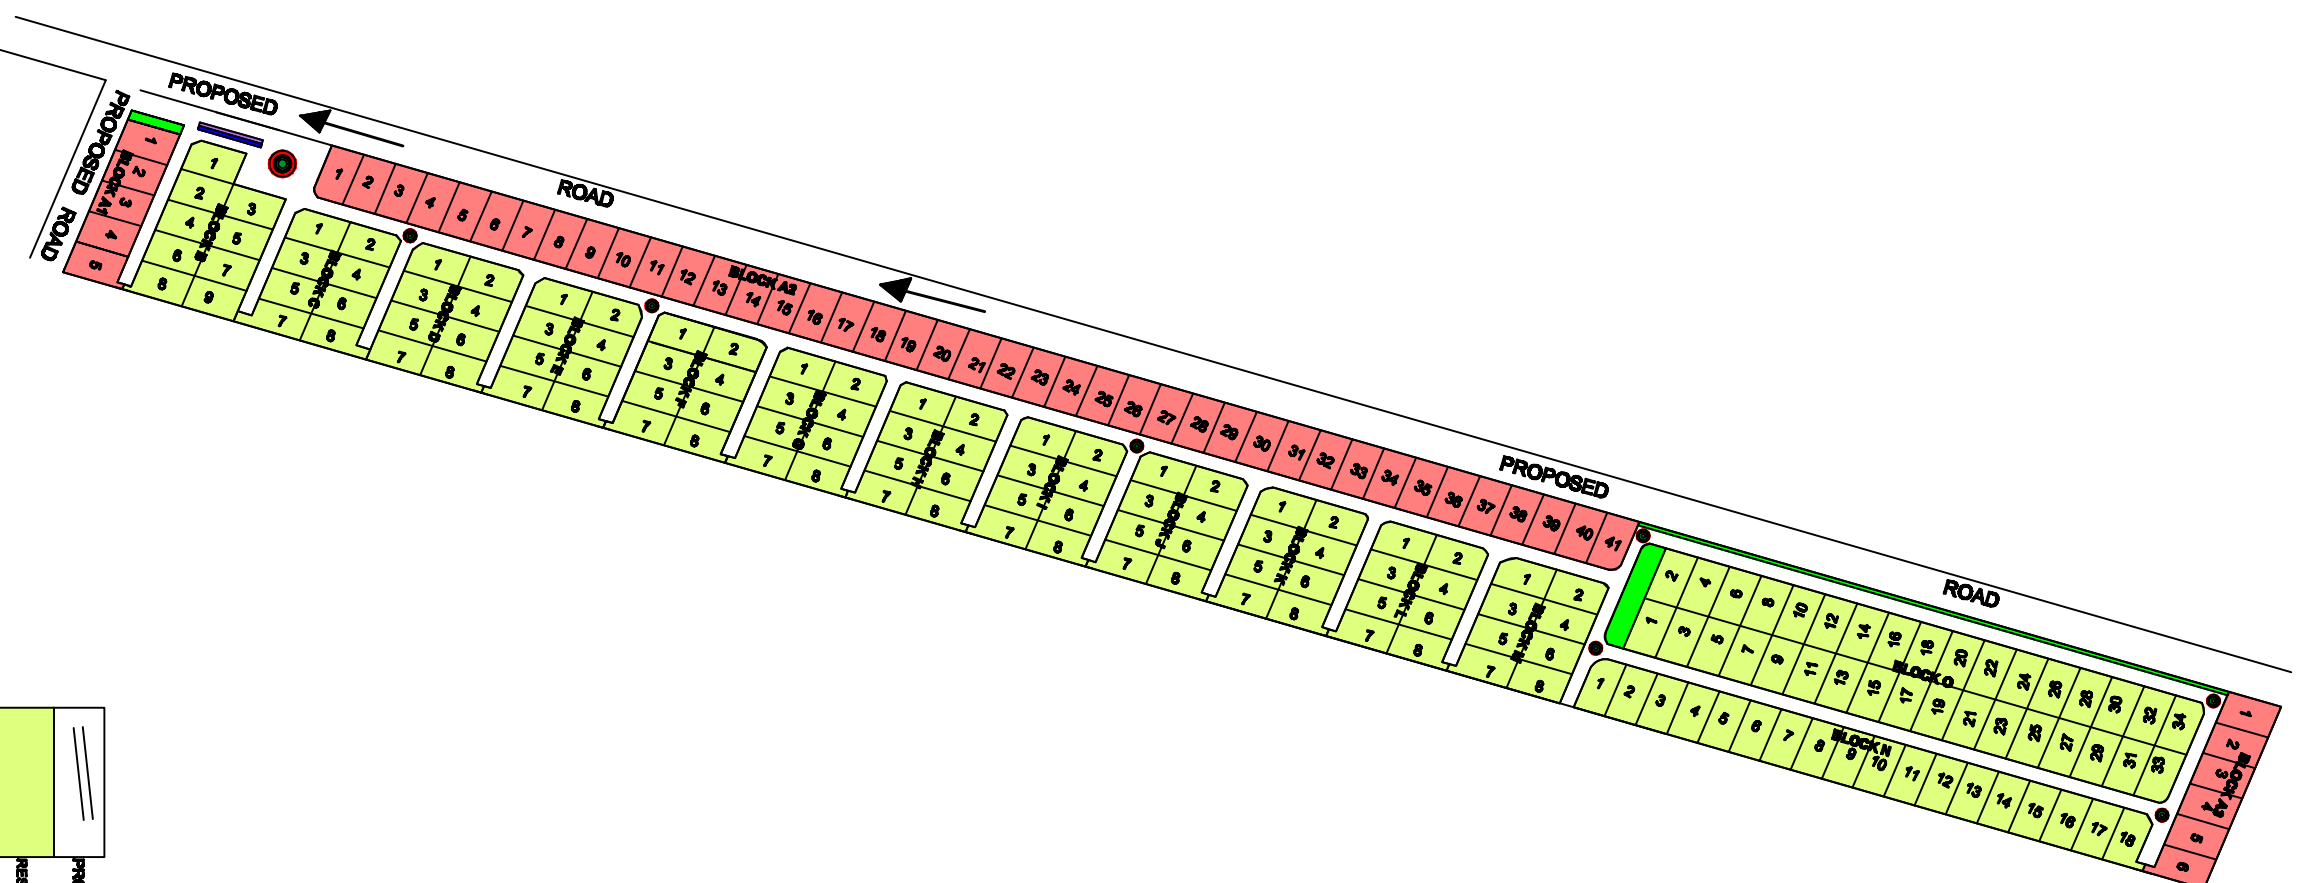

**LAYOUT DESIGN
FOR
OLIVE PARK PHASE 1 ESTATE
AT ELEPETE VIA AYETEJU VILLAGE,
IBEJU-LEKKI L.G.A, LAGOS STATE.**

TOTAL NUMBER OF PLOTS = 231 PLOTS